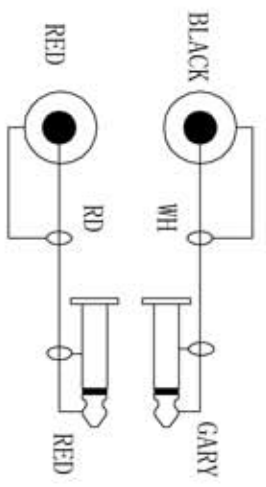

ISS	ZONE	REVISIONS	DESCRIPTION\PER REQUEST\DATE
V	OPEN	Open drawings to customers	

ENOVA - PROFESSIONAL AUDIO CABLE

CABLE NO. : EC-A3-Bulk-100

Part No.
EC-A3-CLMPLM-1
EC-A3-CLMPLM-2
EC-A3-CLMPLM-3
EC-A3-CLMPLM-4

DIMENSIONS ARE IN MILLIMETERS		APPROVED	DATE
UNLESS OTHERWISE SPECIFIED		CHECKED	DATE
TOLERANCES		DRAWN	DATE
ANGLES = ±5°		QINSUN	2020-01-03
UP TO 6 = ±0.2		FILE NO.	
6-40 = ±0.4		ERP LINK:	
40-120 = ±0.6		THIRD_ANGLE	
120-315 = ±1		SCALE	1/1
ABOVE 315 = ±1.6			

Connector Distribution GmbH

2xRCA TO 2x6.3MM MONO(L=1M/2M/3M/4M)

PART NO. EC-A3-CLMPLM-1

REV. A1