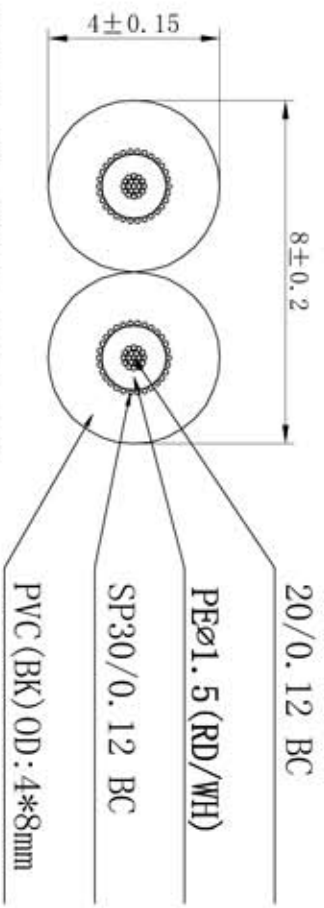

ISS	ZONE	REVISIONS	DESCRIPTION\PER REQUEST\DATE
V	OPEN	Open drawings to customers	

ENOVA - PROFESSIONAL AUDIO CABLE

CABLE NO. : EC-A3-Bulk-100

Part No.
EC-A3-CLMPLM-1
EC-A3-CLMPLM-2
EC-A3-CLMPLM-3
EC-A3-CLMPLM-4

DIMENSIONS ARE IN MILLIMETERS		APPROVED	DATE
UNLESS OTHERWISE SPECIFIED		CHECKED	DATE
TOLERANCES		DRAWN	DATE
ANGLES = ±5°		QINSUN	2020-01-03
UP TO 6 = ±0.2		FILE NO.	
6-40 = ±0.4		ERP LINK:	
40-120 = ±0.6		THIRD_ANGLE	
120-315 = ±1		SCALE	1/1
ABOVE 315 = ±1.6			

Connector Distribution GmbH

2xRCA TO 2x6.3MM MONO(L=1M/2M/3M/4M)

PART NO. EC-A3-CLMPLM-1

REV. A1