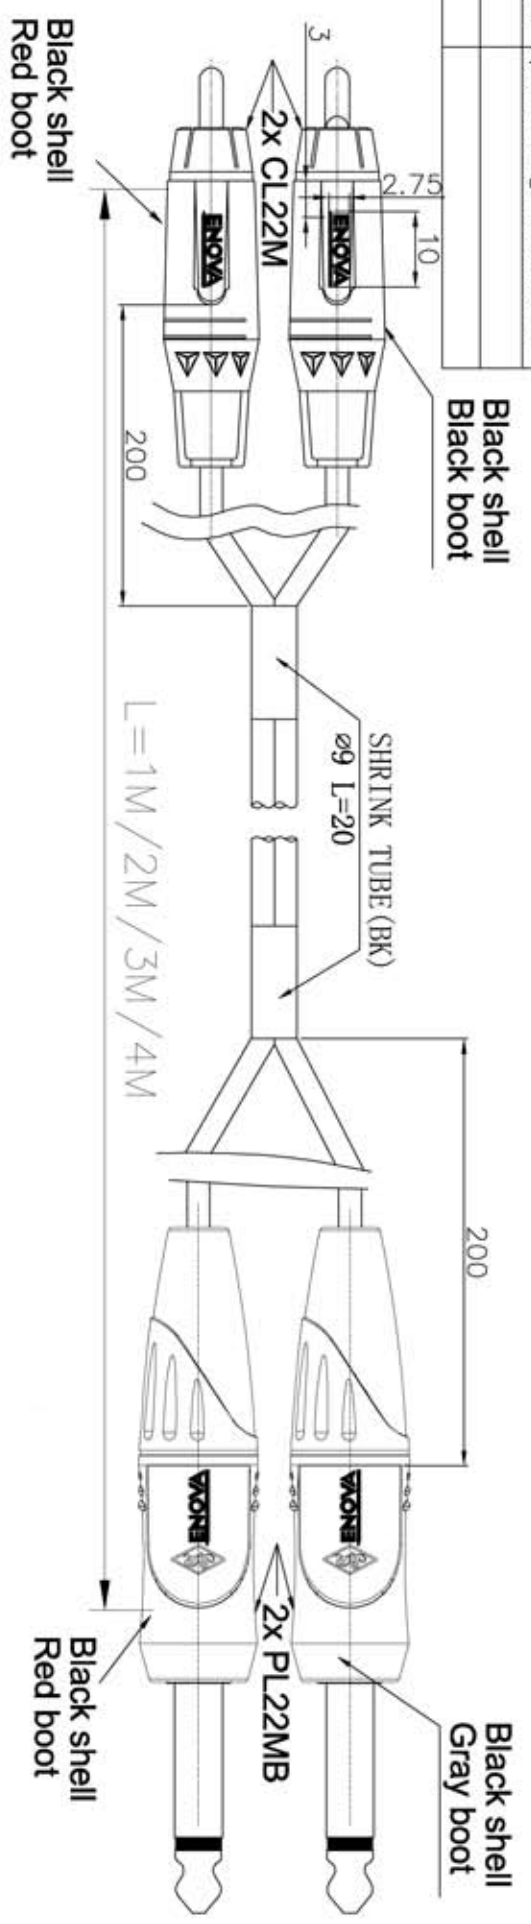

ISS	ZONE	REVISIONS	DESCRIPTION\PER REQUEST\DATE
V	OPEN	Open drawings to customers	

ENOVA - PROFESSIONAL AUDIO CABLE

CABLE NO. : EC-A3-Bulk-100

Part No.
EC-A3-CLMPLM-1
EC-A3-CLMPLM-2
EC-A3-CLMPLM-3
EC-A3-CLMPLM-4

DIMENSIONS ARE IN MILLIMETERS		APPROVED	DATE
UNLESS OTHERWISE SPECIFIED		CHECKED	DATE
TOLERANCES		DRAWN	DATE
ANGLES = ±5°		QINSUN	2020-01-03
UP TO 6 = ±0.2		FILE NO.	
6-40 = ±0.4		ERP LINK:	
40-120 = ±0.6		THIRD_ANGLE	
120-315 = ±1		SCALE	1/1
ABOVE 315 = ±1.6			

Connector Distribution GmbH

2xRCA TO 2x6.3MM MONO(L=1M/2M/3M/4M)

PART NO. EC-A3-CLMPLM-1

REV. A1