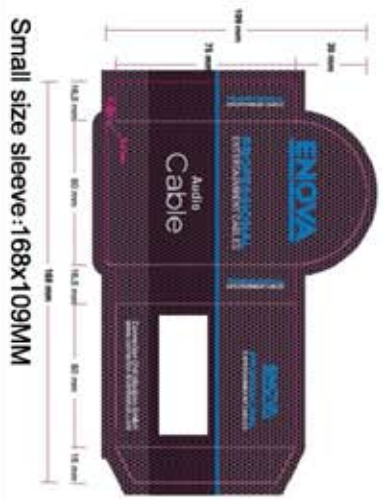

ISS	ZONE	REVISIONS	DESCRIPTION\PER REQUEST\DATE
V	OPEN	Open drawings to customers	

ENOVA - PROFESSIONAL AUDIO CABLE

CABLE NO. : EC-A3-Bulk-100

Part No.
EC-A3-CLMPLM-1
EC-A3-CLMPLM-2
EC-A3-CLMPLM-3
EC-A3-CLMPLM-4

DIMENSIONS ARE IN MILLIMETERS		APPROVED	DATE
UNLESS OTHERWISE SPECIFIED		CHECKED	DATE
TOLERANCES		DRAWN	DATE
ANGLES = ±5°		QINSUN	2020-01-03
UP TO 6 = ±0.2		FILE NO.	
6-40 = ±0.4		ERP LINK:	
40-120 = ±0.6		THIRD_ANGLE	
120-315 = ±1		SCALE	1/1
ABOVE 315 = ±1.6			

Connector Distribution GmbH

2xRCA TO 2x6.3MM MONO(L=1M/2M/3M/4M)

PART NO. EC-A3-CLMPLM-1

REV. A1