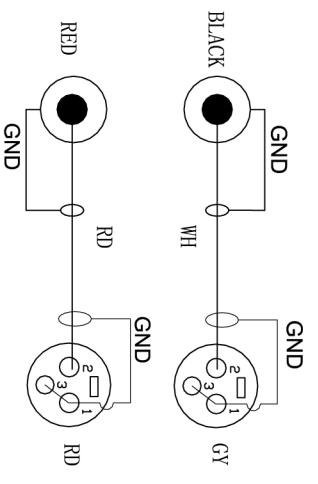

REVISIONS	
ISS	DESCRIPTION\PER REQUEST\DATE
V	OPEN
	Open drawings to customers

ENOVA - PROFESSIONAL AUDIO CABLE

CABLE NO. : EC-A3-Bulk-100

Small size sleeve: 168x109MM

Part No.
EC-A3-CLMXLM-1
EC-A3-CLMXLM-2
EC-A3-CLMXLM-3

DIMENSIONS ARE IN MILLIMETERS	
UNLESS OTHERWISE SPECIFIED TOLERANCES	
ANGLES = $\pm 5^\circ$	
UP TO 6 = ± 0.2	
6-40 = ± 0.4	
40-120 = ± 0.6	
120-315 = ± 1	
ABOVE 315 = ± 1.6	
THIRD_ANGLE	
SCALE	1/1

Connector Distribution GmbH

TITLE: **2xCL22M +EC-A3-BULK-100+ 2xXL23MB**

APPROVED	DATE	CHECKED	DATE	DRAWN	DATE	FILE NO.	ERP LINK:	PART NO.	REV.
				wangcong	2021-12-28			EC-A3-CLMXLM-1	A1