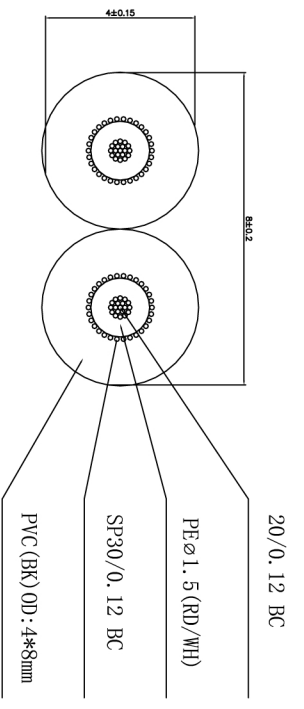

REVISIONS	
ISS	DESCRIPTION\PER REQUEST\DATE
V	OPEN
	Open drawings to customers

ENOVA - PROFESSIONAL AUDIO CABLE

CABLE NO. : EC-A3-Bulk-100

Small size sleeve: 168x109MM

Part No.
EC-A3-CLMXLM-1
EC-A3-CLMXLM-2
EC-A3-CLMXLM-3

DIMENSIONS ARE IN MILLIMETERS	
UNLESS OTHERWISE SPECIFIED TOLERANCES	
ANGLES = $\pm 5^\circ$	
UP TO 6 = ± 0.2	
6-40 = ± 0.4	
40-120 = ± 0.6	
120-315 = ± 1	
ABOVE 315 = ± 1.6	
THIRD_ANGLE	
SCALE	1/1

Connector Distribution GmbH

TITLE: **2xCL22M +EC-A3-BULK-100+ 2xXL23MB**

APPROVED	DATE	CHECKED	DATE	DRAWN	DATE	FILE NO.	ERP LINK:	PART NO.	REV.
				wangcong	2021-12-28			EC-A3-CLMXLM-1	A1