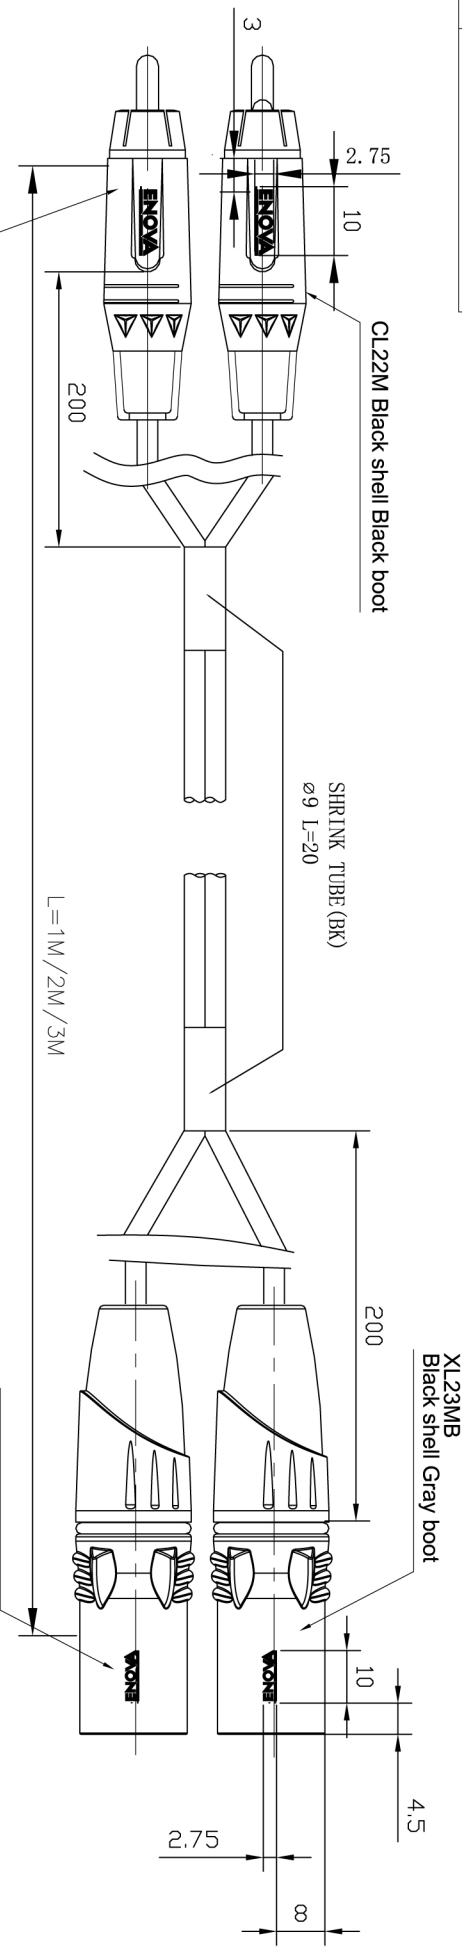

REVISIONS	
ISS	DESCRIPTION\PER REQUEST\DATE
V	OPEN
	Open drawings to customers

ENOVA - PROFESSIONAL AUDIO CABLE

CABLE NO. : EC-A3-Bulk-100

Small size sleeve: 168x109MM

Part No.
EC-A3-CLMXLM-1
EC-A3-CLMXLM-2
EC-A3-CLMXLM-3

DIMENSIONS ARE IN MILLIMETERS	
UNLESS OTHERWISE SPECIFIED TOLERANCES	
ANGLES = $\pm 5^\circ$	
UP TO 6 = ± 0.2	
6-40 = ± 0.4	
40-120 = ± 0.6	
120-315 = ± 1	
ABOVE 315 = ± 1.6	
THIRD_ANGLE	
SCALE	1/1

Connector Distribution GmbH

TITLE: **2xCL22M +EC-A3-BULK-100+ 2xXL23MB**

APPROVED	DATE	CHECKED	DATE	DRAWN	DATE	FILE NO.	ERP LINK:	PART NO.	REV.
				wangcong	2021-12-28			EC-A3-CLMXLM-1	A1