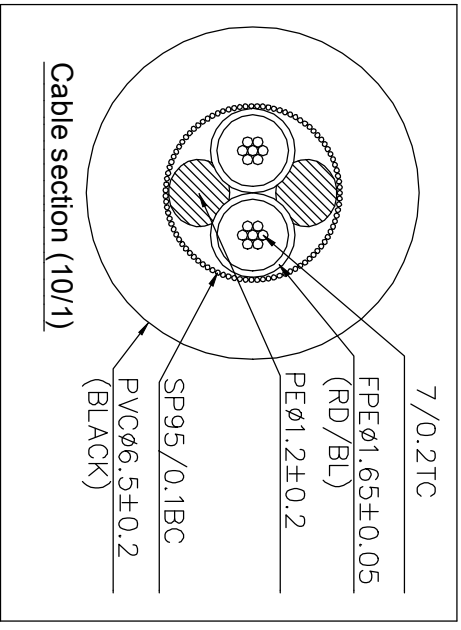

1	REVISIONS	2	3	4	5	6	7	8
ISS	ZONE	DESCRIPTION \ PER REQUEST \ DATE						
V	OPEN	Open drawings to customers						

ENOVA - PROFESSIONAL MICROPHONE CABLE

CABLE NO.: AD-1-BULK-100

Medium Size Sleeve : 230x154MM

ERP link	Part No.
	EC-A1-XLFM-5
	EC-A1-XLFM-6
	EC-A1-XLFM-7
	EC-A1-XLFM-10

NO.	DESCRIPTION	MATERIAL	FINISH	Q'TY	DRAWING NO.
3	XLR FEMALE CONNECTOR		Electro-coating black	1	XL23FB
2	CABLE		BLACK	1	AD-1-BULK-100
1	XLR MALE CONNECTOR		Electro-coating black	1	XL23MB

DIMENSIONS ARE IN MILLIMETERS		APPROVED	DATE
UNLESS OTHERWISE SPECIFIED TOLERANCES		CHECKED	DATE
ANGLES = $\pm 5^\circ$		DRAWN	DATE
UP TO 6 = ± 0.2		HAONANHU	2019-8-21
6-40 = ± 0.4		FILE NO.	
40-120 = ± 0.6		ERP LINK:	
120-315 = ± 1		SCALE	1,5/1
ABOVE 315 = $\pm 1,6$		THIRD ANGLE	

Connector Distribution GmbH		PART NO.	EC-A1-XLFM-5	REV.	A1
Connector Distribution GmbH		TITLE	XLR MALE TO FEMALE CABLE ASSEMBLY (L=5M/6M/7M/10M)		