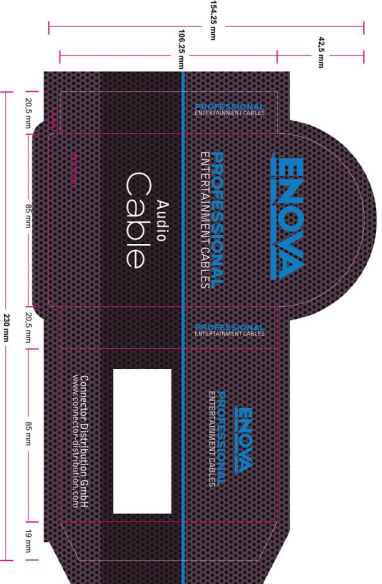

1	REVISIONS	2	3	4	5	6	7	8
ISS	ZONE	DESCRIPTION \ PER REQUEST \ DATE						
V	OPEN	Open drawings to customers						

ENOVA - PROFESSIONAL MICROPHONE CABLE

CABLE NO.: AD-1-BULK-100

Medium Size Sleeve : 230x154MM

ERP link	Part No.
	EC-A1-XLFM-5
	EC-A1-XLFM-6
	EC-A1-XLFM-7
	EC-A1-XLFM-10

NO.	DESCRIPTION	MATERIAL	FINISH	Q'TY	DRAWING NO.
3	XLR FEMALE CONNECTOR		Electro-coating black	1	XL23FB
2	CABLE		BLACK	1	AD-1-BULK-100
1	XLR MALE CONNECTOR		Electro-coating black	1	XL23MB

DIMENSIONS ARE IN MILLIMETERS		APPROVED	DATE
UNLESS OTHERWISE SPECIFIED TOLERANCES		CHECKED	DATE
ANGLES = $\pm 5^\circ$		DRAWN	DATE
UP TO 6 = ± 0.2		HAONANHU	2019-8-21
6-40 = ± 0.4		FILE NO.	
40-120 = ± 0.6		ERP LINK:	
120-315 = ± 1		SCALE	1,5/1
ABOVE 315 = $\pm 1,6$		THIRD ANGLE	

Connector Distribution GmbH		PART NO.	EC-A1-XLFM-5	REV.	A1
Connector Distribution GmbH		TITLE	XLR MALE TO FEMALE CABLE ASSEMBLY (L=5M/6M/7M/10M)		