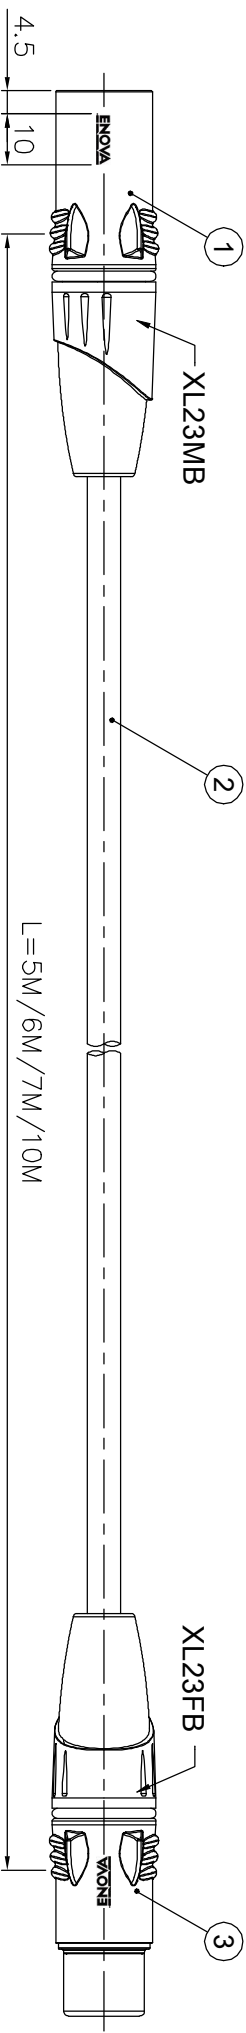

1	REVISIONS	2	3	4	5	6	7	8
ISS	ZONE	DESCRIPTION \ PER REQUEST \ DATE						
V	OPEN	Open drawings to customers						

ENOVA - PROFESSIONAL MICROPHONE CABLE

CABLE NO.: AD-1-BULK-100

Medium Size Sleeve : 230x154MM

ERP link	Part No.
	EC-A1-XLFM-5
	EC-A1-XLFM-6
	EC-A1-XLFM-7
	EC-A1-XLFM-10

NO.	DESCRIPTION	MATERIAL	FINISH	Q'TY	DRAWING NO.
3	XLR FEMALE CONNECTOR		Electro-coating black	1	XL23FB
2	CABLE		BLACK	1	AD-1-BULK-100
1	XLR MALE CONNECTOR		Electro-coating black	1	XL23MB

DIMENSIONS ARE IN MILLIMETERS		APPROVED	DATE
UNLESS OTHERWISE SPECIFIED TOLERANCES		CHECKED	DATE
ANGLES = $\pm 5^\circ$		DRAWN	DATE
UP TO 6 = ± 0.2		HAONANHU	2019-8-21
6-40 = ± 0.4		FILE NO.	
40-120 = ± 0.6		ERP LINK:	
120-315 = ± 1		SCALE	1,5/1
ABOVE 315 = $\pm 1,6$		THIRD ANGLE	

Connector Distribution GmbH		PART NO.	EC-A1-XLFM-5	REV.	A1
Connector Distribution GmbH		TITLE	XLR MALE TO FEMALE CABLE ASSEMBLY (L=5M/6M/7M/10M)		