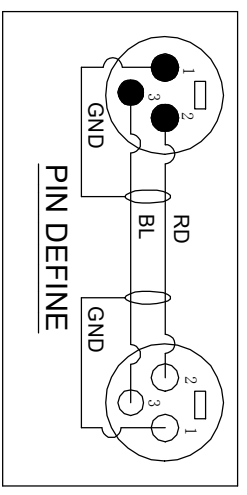

1	REVISIONS	2	3	4	5	6	7	8
ISS	ZONE	DESCRIPTION \ PER REQUEST \ DATE						
V	OPEN	Open drawings to customers						

ENOVA - PROFESSIONAL MICROPHONE CABLE

CABLE NO.: AD-1-BULK-100

Medium Size Sleeve : 230x154MM

ERP link	Part No.
	EC-A1-XLFM-5
	EC-A1-XLFM-6
	EC-A1-XLFM-7
	EC-A1-XLFM-10

NO.	DESCRIPTION	MATERIAL	FINISH	Q'TY	DRAWING NO.
3	XLR FEMALE CONNECTOR		Electro-coating black	1	XL23FB
2	CABLE		BLACK	1	AD-1-BULK-100
1	XLR MALE CONNECTOR		Electro-coating black	1	XL23MB

DIMENSIONS ARE IN MILLIMETERS		APPROVED	DATE
UNLESS OTHERWISE SPECIFIED TOLERANCES		CHECKED	DATE
ANGLES = $\pm 5^\circ$		DRAWN	DATE
UP TO 6 = ± 0.2		HAONANHU	2019-8-21
6-40 = ± 0.4		FILE NO.	
40-120 = ± 0.6		ERP LINK:	
120-315 = ± 1		SCALE	1,5/1
ABOVE 315 = $\pm 1,6$		THIRD ANGLE	

Connector Distribution GmbH		PART NO.	EC-A1-XLFM-5	REV.	A1
Connector Distribution GmbH		TITLE	XLR MALE TO FEMALE CABLE ASSEMBLY (L=5M/6M/7M/10M)		