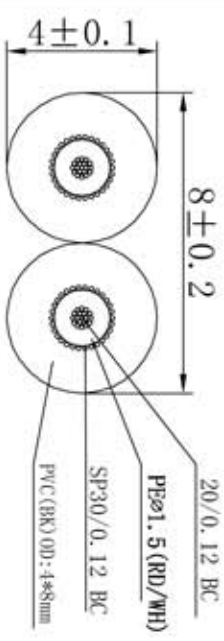

REVISIONS

ISS	ZONE	DESCRIPTION\PER REQUEST\DATE
V	OPEN	Open drawings to customers

ENOVA - PROFESSIONAL AUDIO CABLE

Black shell
Black boot

CABLE NO.: EC-A3-Bulk-100

Part No.
EC-A3-PSMCLM-5
EC-A3-PSMCLM-6
EC-A3-PSMCLM-7

Medium size sleeve : 230x154MM

Connector Distribution GmbH

3.5MM STEREO TO 2XRCA(L=5M/6M/7M)

DIMENSIONS ARE IN MILLIMETERS		APPROVED	DATE
UNLESS OTHERWISE SPECIFIED		CHECKED	DATE
TOLERANCES		DRAWN	QINSUN DATE 2020-01-03
ANGLES = 45°		FILE NO.	
UP TO 6 = ±0.2		ERP LINK:	
6-40 = ±0.4		SCALE	1/1
40-120 = ±0.6			
120-315 = ±1			
ABOVE 315 = ±1.50			