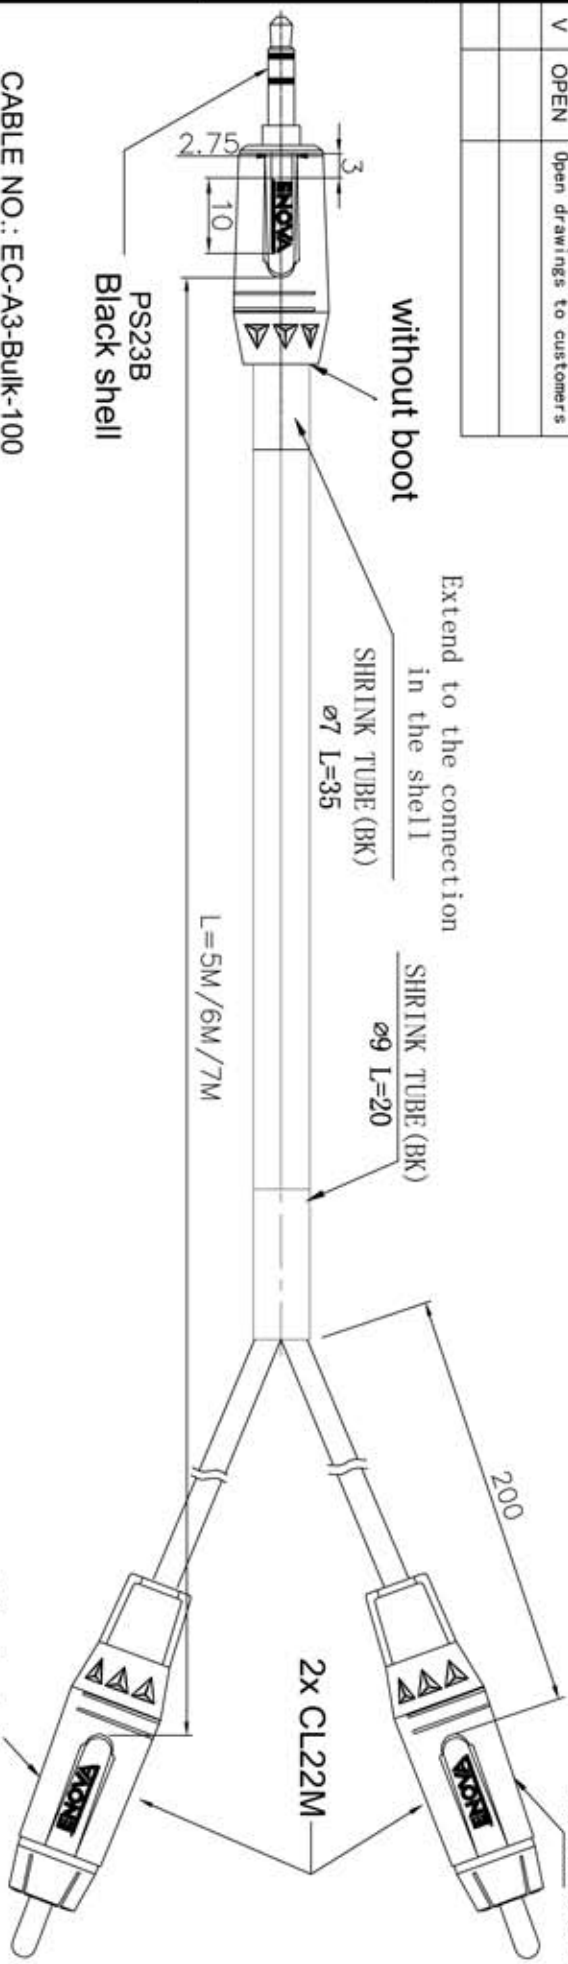

REVISIONS

ISS	ZONE	DESCRIPTION\PER REQUEST\DATE
V	OPEN	Open drawings to customers

ENOVA - PROFESSIONAL AUDIO CABLE

Black shell
Black boot

CABLE NO.: EC-A3-Bulk-100

Part No.
EC-A3-PSMCLM-5
EC-A3-PSMCLM-6
EC-A3-PSMCLM-7

Medium size sleeve : 230x154MM

Connector Distribution GmbH

3.5MM STEREO TO 2XRCA(L=5M/6M/7M)

DIMENSIONS ARE IN MILLIMETERS		APPROVED	DATE
UNLESS OTHERWISE SPECIFIED		CHECKED	DATE
TOLERANCES		DRAWN	QINSUN DATE 2020-01-03
ANGLES = 45°		FILE NO.	
UP TO 6 = ±0.2		ERP LINK:	
6-40 = ±0.4		SCALE	1/1
40-120 = ±0.6			
120-315 = ±1			
ABOVE 315 = ±1.50			