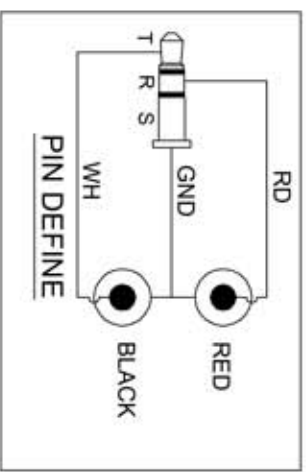

REVISIONS

ISS	ZONE	DESCRIPTION\PER REQUEST\DATE
V	OPEN	Open drawings to customers

ENOVA - PROFESSIONAL AUDIO CABLE

Black shell
Black boot

CABLE NO.: EC-A3-Bulk-100

Part No.
EC-A3-PSMCLM-5
EC-A3-PSMCLM-6
EC-A3-PSMCLM-7

Medium size sleeve : 230x154MM

Connector Distribution GmbH

3.5MM STEREO TO 2XRCA(L=5M/6M/7M)

DIMENSIONS ARE IN MILLIMETERS		APPROVED	DATE
UNLESS OTHERWISE SPECIFIED		CHECKED	DATE
TOLERANCES		DRAWN	QINSUN DATE 2020-01-03
ANGLES = 45°		FILE NO.	
UP TO 6 = ±0.2		ERP LINK:	
6-40 = ±0.4		SCALE	1/1
40-120 = ±0.6			
120-315 = ±1			
ABOVE 315 = ±1.50			