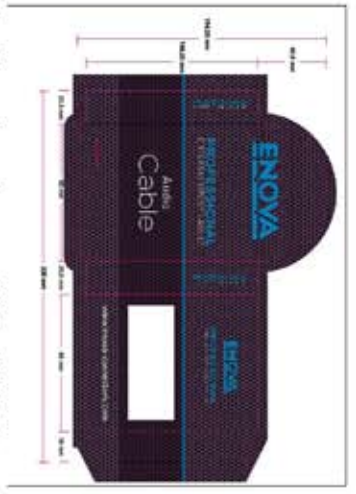

1 2 3 4 5 6 7 8

ISS	ZONE	DESCRIPTION\PER REQUEST\DATE
V	OPEN	Open drawings to customers

REVISIONS

ENOVA - PROFESSIONAL AUDIO CABLE

CABLE NO.: EC-A2-Bulk-100

Medium size sleeve: 230x154MM

DIMENSIONS ARE IN MILLIMETERS		APPROVED	DATE
UNLESS OTHERWISE SPECIFIED TOLERANCES		CHECKED	DATE
ANGLES = ±5°		DRAWN	DATE
UP TO 6 = ±0.2		QINSUN	2020-01-03
6-40 = ±0.4		FILE NO.	
40-120 = ±0.6		THIRD_ANGLE	
120-315 = ±1		SCALE	1/1
ABOVE 315 = ±1.50		ERP LINK:	

Connector Distribution GmbH

Part No.	EC-A2-PSMM3-5
	EC-A2-PSMM3-6
	EC-A2-PSMM3-7

TITLE
3.5MM STEREO TO 3.5MM STEREO(L=5M/6M/7M)

PART NO.	EC-A2-PSMM3-5	REV.	A1
----------	---------------	------	----