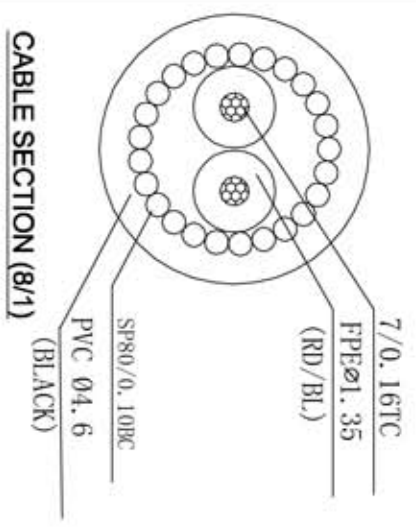

1 2 3 4 5 6 7 8

ISS	ZONE	DESCRIPTION\PER REQUEST\DATE
V	OPEN	Open drawings to customers

REVISIONS

ENOVA - PROFESSIONAL AUDIO CABLE

CABLE NO.: EC-A2-Bulk-100

Medium size sleeve: 230x154MM

DIMENSIONS ARE IN MILLIMETERS		APPROVED	DATE
UNLESS OTHERWISE SPECIFIED TOLERANCES		CHECKED	DATE
ANGLES = ±5°		DRAWN	DATE
UP TO 6 = ±0.2		QINSUN	2020-01-03
6-40 = ±0.4		FILE NO.	
40-120 = ±0.6		THIRD_ANGLE	
120-315 = ±1		SCALE	1/1
ABOVE 315 = ±1.50		ERP LINK:	

Connector Distribution GmbH

Part No.	EC-A2-PSMM3-5
	EC-A2-PSMM3-6
	EC-A2-PSMM3-7

TITLE
3.5MM STEREO TO 3.5MM STEREO(L=5M/6M/7M)

PART NO.	EC-A2-PSMM3-5	REV.	A1
----------	---------------	------	----