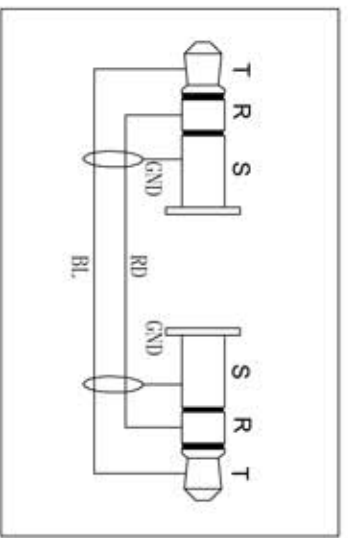

1 2 3 4 5 6 7 8

ISS	ZONE	DESCRIPTION\PER REQUEST\DATE
V	OPEN	Open drawings to customers

REVISIONS

ENOVA - PROFESSIONAL AUDIO CABLE

CABLE NO.: EC-A2-Bulk-100

Medium size sleeve: 230x154MM

DIMENSIONS ARE IN MILLIMETERS		APPROVED	DATE
UNLESS OTHERWISE SPECIFIED TOLERANCES		CHECKED	DATE
ANGLES = ±5°		DRAWN	DATE
UP TO 6 = ±0.2		QINSUN	2020-01-03
6-40 = ±0.4		FILE NO.	
40-120 = ±0.6		THIRD_ANGLE	
120-315 = ±1		SCALE	1/1
ABOVE 315 = ±1.50		ERP LINK:	

Connector Distribution GmbH

Part No.	EC-A2-PSMM3-5
	EC-A2-PSMM3-6
	EC-A2-PSMM3-7

TITLE
3.5MM STEREO TO 3.5MM STEREO(L=5M/6M/7M)

PART NO.	EC-A2-PSMM3-5	REV.	A1
----------	---------------	------	----