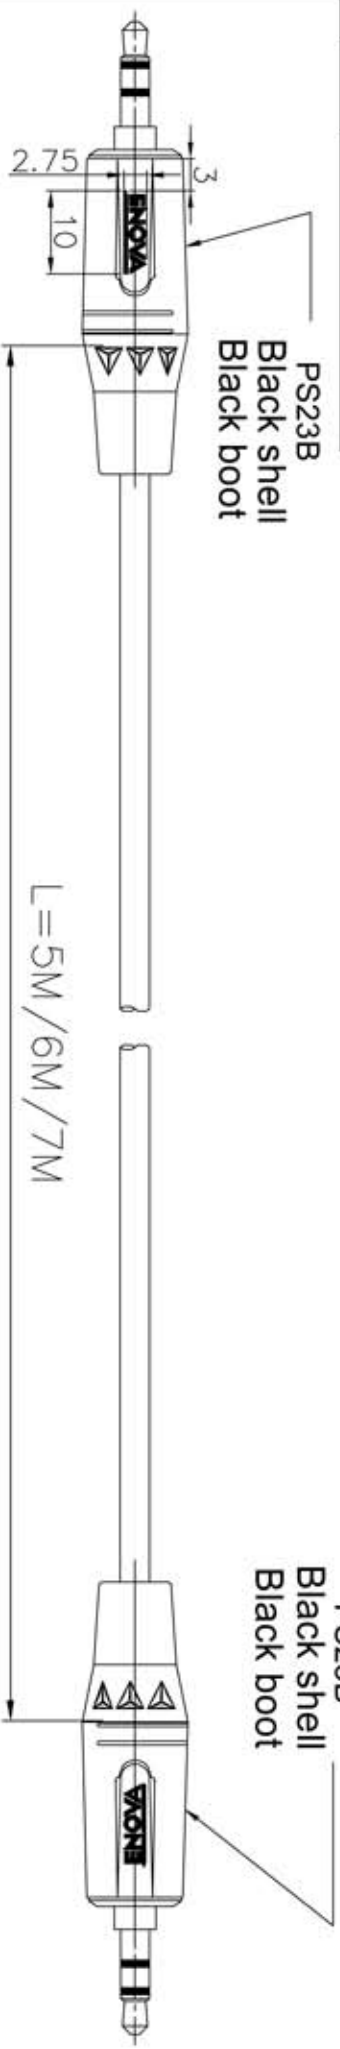

1 2 3 4 5 6 7 8

ISS	ZONE	DESCRIPTION\PER REQUEST\DATE
V	OPEN	Open drawings to customers

REVISIONS

ENOVA - PROFESSIONAL AUDIO CABLE

CABLE NO.: EC-A2-Bulk-100

Medium size sleeve: 230x154MM

DIMENSIONS ARE IN MILLIMETERS		APPROVED	DATE
UNLESS OTHERWISE SPECIFIED TOLERANCES		CHECKED	DATE
ANGLES = ±5°		DRAWN	DATE
UP TO 6 = ±0.2		QINSUN	2020-01-03
6-40 = ±0.4		FILE NO.	
40-120 = ±0.6		THIRD_ANGLE	
120-315 = ±1		SCALE	1/1
ABOVE 315 = ±1.50		ERP LINK:	

Connector Distribution GmbH

Part No.	EC-A2-PSMM3-5
	EC-A2-PSMM3-6
	EC-A2-PSMM3-7

TITLE
3.5MM STEREO TO 3.5MM STEREO(L=5M/6M/7M)

PART NO.	EC-A2-PSMM3-5	REV.	A1
----------	---------------	------	----