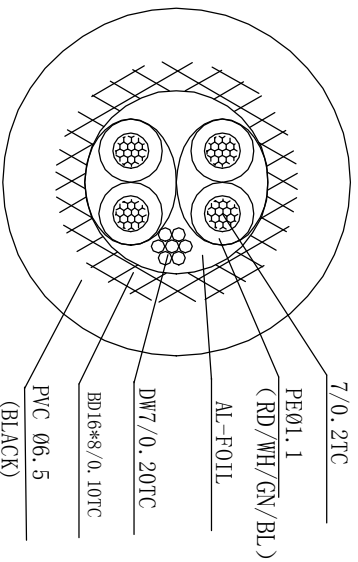

1		2		3		4		5		6		7		8	
ISS	ZONE	REVISIONS													
DESCRIPTION \ PER REQUEST \ DATE															
V	OPEN	Open drawings to customers													

ENOVA - PROFESSIONAL DMX CABLE

L = 5M / 6M / 7M / 10M

XL25FB
Black shell
Gray boot

XL25MB
Black shell
Gray boot

CABLE NO.: EC-L1-Bulk-100

CABLE SECTION (6/1)

Medium size sleeve: 230x154MM

Part No.
EC-L1-XLFM5-5
EC-L1-XLFM5-6
EC-L1-XLFM5-7
EC-L1-XLFM5-10

DIMENSIONS ARE IN MILLIMETERS		APPROVED	DATE
UNLESS OTHERWISE SPECIFIED		CHECKED	DATE
TOLERANCES		DRAWN	DATE
ANGLES = ±5°		FILE NO.	DATE
UP TO 6 = ±0.2		ERR LINK:	
6-40 = ±0.4			
40-120 = ±0.6			
120-315 = ±1			
ABOVE 315 = ±50			
THIRD_ANGLE			
SCALE	1/1		

Connector Distribution GmbH		PART NO.	REV.
		EC-L1-XLFM5-5	A1
TITLE		XLR 5PIN MALE TO XLR 5PIN FEMALE(L=5M/6M/7M/10M)	