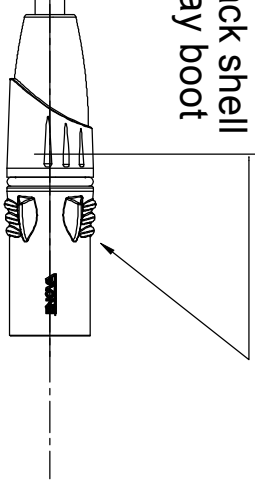

1		2		3		4		5		6		7		8	
ISS	ZONE	REVISIONS													
DESCRIPTION \ PER REQUEST \ DATE															
V	OPEN	Open drawings to customers													

ENOVA - PROFESSIONAL DMX CABLE

L = 5M / 6M / 7M / 10M

XL25FB
Black shell
Gray boot

XL25MB
Black shell
Gray boot

CABLE NO.: EC-L1-Bulk-100

CABLE SECTION (6/1)

Medium size sleeve: 230x154MM

Part No.
EC-L1-XLFM5-5
EC-L1-XLFM5-6
EC-L1-XLFM5-7
EC-L1-XLFM5-10

DIMENSIONS ARE IN MILLIMETERS		APPROVED	DATE
UNLESS OTHERWISE SPECIFIED		CHECKED	DATE
TOLERANCES		DRAWN	DATE
ANGLES = ±5°		FILE NO.	DATE
UP TO 6 = ±0.2		ERR LINK:	
6-40 = ±0.4			
40-120 = ±0.6			
120-315 = ±1			
ABOVE 315 = ±50			
THIRD_ANGLE			
SCALE	1/1		

Connector Distribution GmbH		PART NO.	REV.
		EC-L1-XLFM5-5	A1
TITLE		XLR 5PIN MALE TO XLR 5PIN FEMALE(L=5M/6M/7M/10M)	