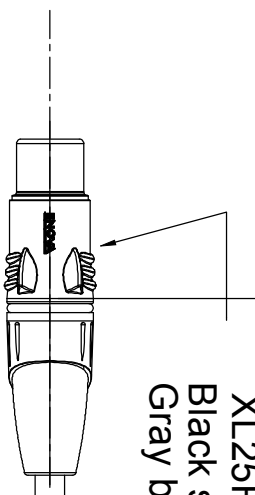

1		2		3		4		5		6		7		8	
ISS	ZONE	REVISIONS													
DESCRIPTION \ PER REQUEST \ DATE															
V	OPEN	Open drawings to customers													

ENOVA - PROFESSIONAL DMX CABLE

L = 5M / 6M / 7M / 10M

XL25FB
Black shell
Gray boot

XL25MB
Black shell
Gray boot

CABLE NO.: EC-L1-Bulk-100

CABLE SECTION (6/1)

Medium size sleeve: 230x154MM

Part No.
EC-L1-XLFM5-5
EC-L1-XLFM5-6
EC-L1-XLFM5-7
EC-L1-XLFM5-10

DIMENSIONS ARE IN MILLIMETERS		APPROVED	DATE
UNLESS OTHERWISE SPECIFIED		CHECKED	DATE
TOLERANCES		DRAWN	DATE
ANGLES = ±5°		FILE NO.	DATE
UP TO 6 = ±0.2		ERR LINK:	
6-40 = ±0.4			
40-120 = ±0.6			
120-315 = ±1			
ABOVE 315 = ±50			
THIRD_ANGLE			
SCALE	1/1		

Connector Distribution GmbH		PART NO.	REV.
		EC-L1-XLFM5-5	A1
TITLE		XLR 5PIN MALE TO XLR 5PIN FEMALE(L=5M/6M/7M/10M)	