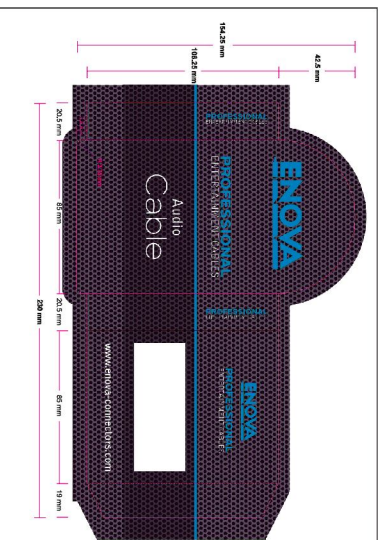

1		2		3		4		5		6		7		8	
ISS	ZONE	REVISIONS													
DESCRIPTION \ PER REQUEST \ DATE															
V	OPEN	Open drawings to customers													

ENOVA - PROFESSIONAL DMX CABLE

L = 5M / 6M / 7M / 10M

XL25FB
Black shell
Gray boot

XL25MB
Black shell
Gray boot

CABLE NO.: EC-L1-Bulk-100

CABLE SECTION (6/1)

Medium size sleeve: 230x154MM

Part No.
EC-L1-XLFM5-5
EC-L1-XLFM5-6
EC-L1-XLFM5-7
EC-L1-XLFM5-10

DIMENSIONS ARE IN MILLIMETERS		APPROVED	DATE
UNLESS OTHERWISE SPECIFIED		CHECKED	DATE
TOLERANCES		DRAWN	DATE
ANGLES = ±5°		FILE NO.	DATE
UP TO 6 = ±0.2		ERR LINK:	
6-40 = ±0.4			
40-120 = ±0.6			
120-315 = ±1			
ABOVE 315 = ±50			
THIRD_ANGLE			
SCALE	1/1		

Connector Distribution GmbH		PART NO.	REV.
		EC-L1-XLFM5-5	A1
TITLE		XLR 5PIN MALE TO XLR 5PIN FEMALE(L=5M/6M/7M/10M)	