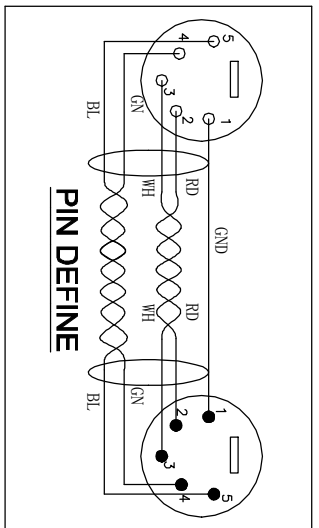

XL25FB
Black shell
Gray boot

XL25MB
Black shell
Gray boot

CABLE NO.: EC-L1-Bulk-100

CABLE SECTION (6/1)

Medium size sleeve: 230x154MM

Part No.
EC-L1-XLFM5-5
EC-L1-XLFM5-6
EC-L1-XLFM5-7
EC-L1-XLFM5-10

DIMENSIONS ARE IN MILLIMETERS		APPROVED	DATE
UNLESS OTHERWISE SPECIFIED		CHECKED	DATE
TOLERANCES		DRAWN	DATE
ANGLES = ±5°		FILE NO.	DATE
UP TO 6 = ±0.2		ERR LINK:	
6-40 = ±0.4			
40-120 = ±0.6			
120-315 = ±1			
ABOVE 315 = ±50			
THIRD_ANGLE			
SCALE	1/1		

Connector Distribution GmbH		PART NO.	REV.
		EC-L1-XLFM5-5	A1
TITLE		XLR 5PIN MALE TO XLR 5PIN FEMALE(L=5M/6M/7M/10M)	