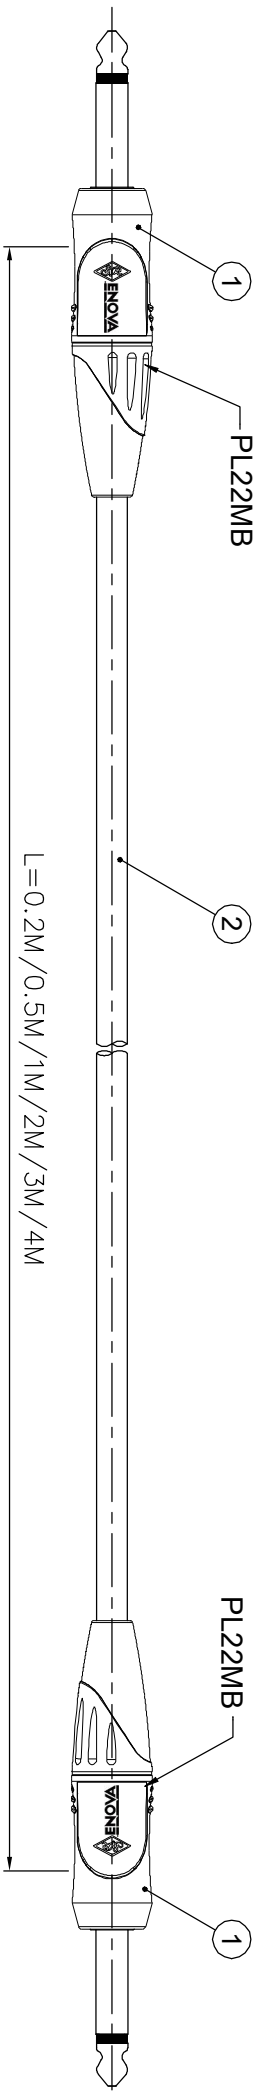

1	REVISIONS	
2	DESCRIPTION \ PER REQUEST \ DATE	
V	OPEN	Open drawings to customers

ENOVA - PROFESSIONAL GUITAR CABLE

CABLE NO.:AD-1-BULK-100

Small size sleeve : 168x109MM

ERP link	Part No.
	EC-A1-PLMM2-0.2
	EC-A1-PLMM2-0.5
	EC-A1-PLMM2-1
	EC-A1-PLMM2-2
	EC-A1-PLMM2-3
	EC-A1-PLMM2-4

Connector Distribution GmbH

TITLE
2* 6.3mm MONO PHONE PLUG
CABLE ASSEMBLY (L=0.2M/0.5M/1M/2M/3M/4M)

DIMENSIONS ARE IN MILLIMETERS	APPROVED	DATE
UNLESS OTHERWISE SPECIFIED TOLERANCES	CHECKED	DATE
ANGLES = $\pm 5^\circ$	DRAWN	DATE
UP TO 6 = ± 0.2	HAONANHU	2019-8-21
6-40 = ± 0.4	FILE NO.	
40-120 = ± 0.6	ERP LINK:	
120-315 = ± 1	SCALE	1/1.5
ABOVE 315 = ± 1.6		

NO.	DESCRIPTION	MATERIAL	FINISH	Q'TY	DRAWING NO.
1	PHONE PLUG		Electro-coating black	2	PL22MB
2	CABLE	BLACK		1	AD-1-BULK-100

A 1 2 3 4 5 6 7 8