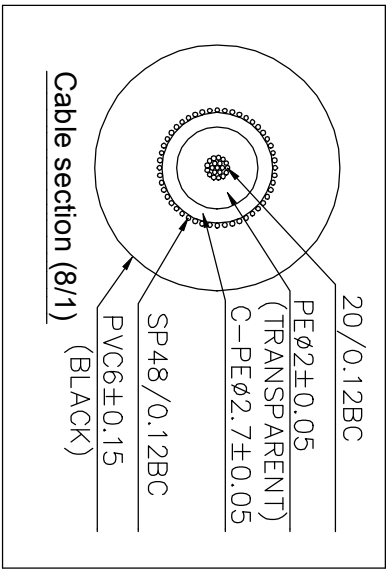

1	REVISIONS	
2	DESCRIPTION \ PER REQUEST \ DATE	
V	OPEN	Open drawings to customers

ENOVA - PROFESSIONAL GUITAR CABLE

CABLE NO.:AD-1-BULK-100

Small size sleeve : 168x109MM

ERP link	Part No.
	EC-A1-PLMM2-0.2
	EC-A1-PLMM2-0.5
	EC-A1-PLMM2-1
	EC-A1-PLMM2-2
	EC-A1-PLMM2-3
	EC-A1-PLMM2-4

Connector Distribution GmbH

TITLE
2* 6.3mm MONO PHONE PLUG
CABLE ASSEMBLY (L=0.2M/0.5M/1M/2M/3M/4M)

DIMENSIONS ARE IN MILLIMETERS	APPROVED	DATE
UNLESS OTHERWISE SPECIFIED TOLERANCES	CHECKED	DATE
ANGLES = $\pm 5^\circ$	DRAWN	DATE
UP TO 6 = ± 0.2	HAONANHU	2019-8-21
6-40 = ± 0.4	FILE NO.	
40-120 = ± 0.6	ERP LINK:	
120-315 = ± 1	SCALE	1/1.5
ABOVE 315 = ± 1.6		

NO.	DESCRIPTION	MATERIAL	FINISH	Q'TY	DRAWING NO.
1	PHONE PLUG		Electro-coating black	2	PL22MB
2	CABLE	BLACK		1	AD-1-BULK-100

A 1 2 3 4 5 6 7 8