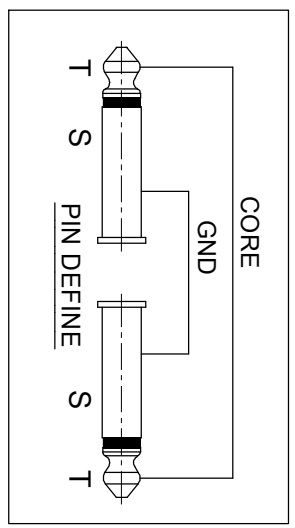

1	REVISIONS	
2	DESCRIPTION \ PER REQUEST \ DATE	
V	OPEN	Open drawings to customers

ENOVA - PROFESSIONAL GUITAR CABLE

CABLE NO.:AD-1-BULK-100

Small size sleeve : 168x109MM

ERP link	Part No.
	EC-A1-PLMM2-0.2
	EC-A1-PLMM2-0.5
	EC-A1-PLMM2-1
	EC-A1-PLMM2-2
	EC-A1-PLMM2-3
	EC-A1-PLMM2-4

Connector Distribution GmbH

TITLE
2* 6.3mm MONO PHONE PLUG
CABLE ASSEMBLY (L=0.2M/0.5M/1M/2M/3M/4M)

DIMENSIONS ARE IN MILLIMETERS	APPROVED	DATE
UNLESS OTHERWISE SPECIFIED TOLERANCES	CHECKED	DATE
ANGLES = $\pm 5^\circ$	DRAWN	DATE
UP TO 6 = ± 0.2	HAONANHU	2019-8-21
6-40 = ± 0.4	FILE NO.	
40-120 = ± 0.6	ERP LINK:	
120-315 = ± 1	SCALE	1/1.5
ABOVE 315 = ± 1.6		

NO.	DESCRIPTION	MATERIAL	FINISH	Q'TY	DRAWING NO.
1	PHONE PLUG		Electro-coating black	2	PL22MB
2	CABLE	BLACK		1	AD-1-BULK-100

A 1 2 3 4 5 6 7 8