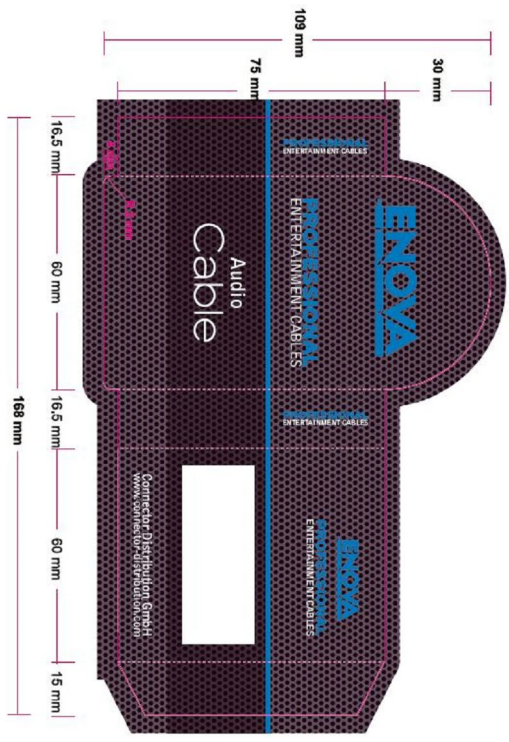

1	REVISIONS	
2	DESCRIPTION \ PER REQUEST \ DATE	
V	OPEN	Open drawings to customers

ENOVA - PROFESSIONAL GUITAR CABLE

CABLE NO.:AD-1-BULK-100

Small size sleeve : 168x109MM

ERP link	Part No.
	EC-A1-PLMM2-0.2
	EC-A1-PLMM2-0.5
	EC-A1-PLMM2-1
	EC-A1-PLMM2-2
	EC-A1-PLMM2-3
	EC-A1-PLMM2-4

Connector Distribution GmbH

TITLE
2* 6.3mm MONO PHONE PLUG
CABLE ASSEMBLY (L=0.2M/0.5M/1M/2M/3M/4M)

DIMENSIONS ARE IN MILLIMETERS	APPROVED	DATE
UNLESS OTHERWISE SPECIFIED TOLERANCES	CHECKED	DATE
ANGLES = $\pm 5^\circ$	DRAWN	DATE
UP TO 6 = ± 0.2	HAONANHU	2019-8-21
6-40 = ± 0.4	FILE NO.	
40-120 = ± 0.6	ERP LINK:	
120-315 = ± 1	SCALE	1/1.5
ABOVE 315 = ± 1.6		

NO.	DESCRIPTION	MATERIAL	FINISH	Q'TY	DRAWING NO.
1	PHONE PLUG		Electro-coating black	2	PL22MB
2	CABLE	BLACK		1	AD-1-BULK-100

A 1 2 3 4 5 6 7 8