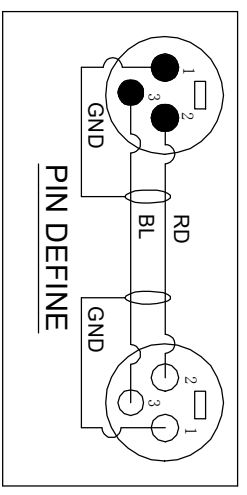

1	REVISIONS	2	3	4	5	6	7	8
ISS	ZONE	DESCRIPTION \ PER REQUEST \ DATE						
V	OPEN	Open drawings to customers						

ENOVA - PROFESSIONAL MICROPHONE CABLE

CABLE NO.: AD-1-BULK-100

Small Size Sleeve : 168x109MM

ERP link	Part No.
	EC-A1-XLFM-0.2
	EC-A1-XLFM-0.5
	EC-A1-XLFM-1
	EC-A1-XLFM-2
	EC-A1-XLFM-3
	EC-A1-XLFM-4

NO.	DESCRIPTION	MATERIAL	FINISH	Q'TY	DRAWING NO.
3	XLR FEMALE CONNECTOR		Electro-coating (black)	1	XL23FB
2	CABLE		BLACK	1	AD-1-BULK-100
1	XLR MALE CONNECTOR		Electro-coating (black)	1	XL23MB

DIMENSIONS ARE IN MILLIMETERS		APPROVED	DATE
UNLESS OTHERWISE SPECIFIED TOLERANCES		CHECKED	DATE
ANGLES = ±5°		DRAWN	DATE
UP TO 6 = ±0.2		FILE NO.	
6-40 = ±0.4		ERP LINK:	
40-120 = ±0.6		THIRD ANGLE	
120-315 = ±1		SCALE	1.5/1
ABOVE 315 = ±1.6			

CONNECTOR DISTRIBUTION GmbH		TITLE
		XLR MALE TO FEMALE CABLE ASSEMBLY (L=0.2M/0.5M/1M/2M/3M/4M)
PART NO.	EC-A1-XLFM-0.2	REV.
		A1