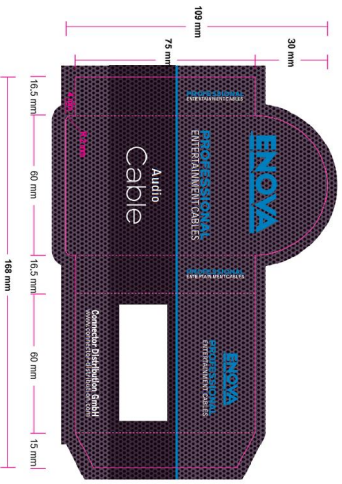

1	REVISIONS	2	3	4	5	6	7	8
ISS	ZONE	DESCRIPTION \ PER REQUEST \ DATE						
V	OPEN	Open drawings to customers						

ENOVA - PROFESSIONAL MICROPHONE CABLE

CABLE NO.: AD-1-BULK-100

Small Size Sleeve : 168x109MM

ERP link	Part No.
	EC-A1-XLFM-0.2
	EC-A1-XLFM-0.5
	EC-A1-XLFM-1
	EC-A1-XLFM-2
	EC-A1-XLFM-3
	EC-A1-XLFM-4

NO.	DESCRIPTION	MATERIAL	FINISH	Q'TY	DRAWING NO.
3	XLR FEMALE CONNECTOR		Electro-coating (black)	1	XL23FB
2	CABLE		BLACK	1	AD-1-BULK-100
1	XLR MALE CONNECTOR		Electro-coating (black)	1	XL23MB

DIMENSIONS ARE IN MILLIMETERS		APPROVED	DATE
UNLESS OTHERWISE SPECIFIED TOLERANCES		CHECKED	DATE
ANGLES = ±5°		DRAWN	DATE
UP TO 6 = ±0.2		FILE NO.	
6-40 = ±0.4		ERP LINK:	
40-120 = ±0.6		THIRD ANGLE	
120-315 = ±1		SCALE	1.5/1
ABOVE 315 = ±1.6			

CONNECTOR DISTRIBUTION GmbH		TITLE
		XLR MALE TO FEMALE CABLE ASSEMBLY (L=0.2M/0.5M/1M/2M/3M/4M)
PART NO.	EC-A1-XLFM-0.2	REV.
		A1