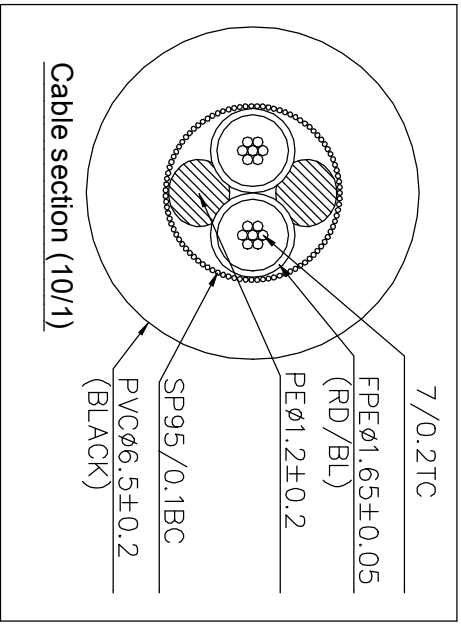

1	REVISIONS	2	3	4	5	6	7	8
ISS	ZONE	DESCRIPTION \ PER REQUEST \ DATE						
V	OPEN	Open drawings to customers						

ENOVA - PROFESSIONAL MICROPHONE CABLE

CABLE NO.: AD-1-BULK-100

Small Size Sleeve : 168x109MM

ERP link	Part No.
	EC-A1-XLFM-0.2
	EC-A1-XLFM-0.5
	EC-A1-XLFM-1
	EC-A1-XLFM-2
	EC-A1-XLFM-3
	EC-A1-XLFM-4

NO.	DESCRIPTION	MATERIAL	FINISH	Q'TY	DRAWING NO.
3	XLR FEMALE CONNECTOR		Electro-coating (black)	1	XL23FB
2	CABLE		BLACK	1	AD-1-BULK-100
1	XLR MALE CONNECTOR		Electro-coating (black)	1	XL23MB

DIMENSIONS ARE IN MILLIMETERS		APPROVED	DATE
UNLESS OTHERWISE SPECIFIED TOLERANCES		CHECKED	DATE
ANGLES = ±5°		DRAWN	DATE
UP TO 6 = ±0.2		FILE NO.	
6-40 = ±0.4		ERP LINK:	
40-120 = ±0.6		THIRD ANGLE	
120-315 = ±1		SCALE	1.5/1
ABOVE 315 = ±1.6			

CONNECTOR DISTRIBUTION GmbH		TITLE
		XLR MALE TO FEMALE CABLE ASSEMBLY (L=0.2M/0.5M/1M/2M/3M/4M)
PART NO.	EC-A1-XLFM-0.2	REV.
		A1