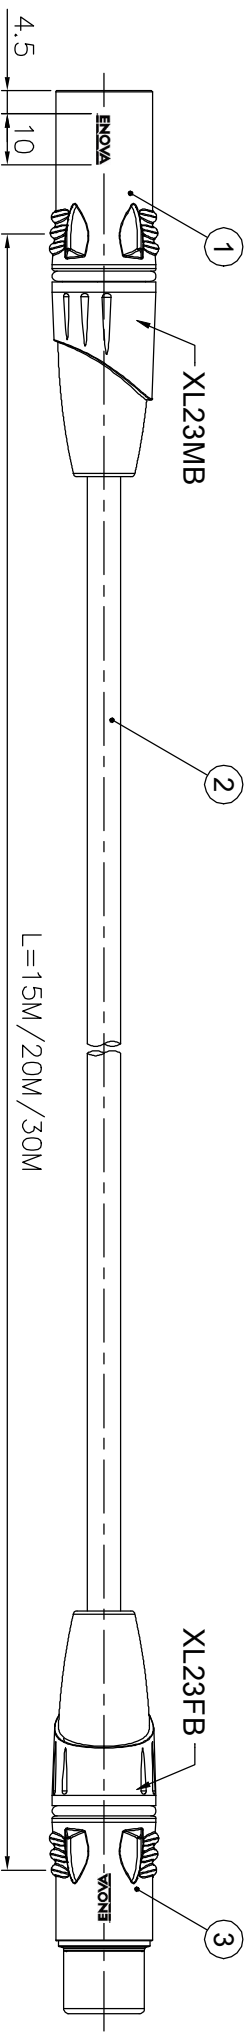

ISS	ZONE	DESCRIPTION \ PER REQUEST \ DATE
V	OPEN	Open drawings to customers

ENOVA - PROFESSIONAL MICROPHONE CABLE

CABLE NO.:AD-1-BULK-100

Big Size Sleeve : 353x200MM

ERP link	Part No.
	EC-A1-XLFM-15
	EC-A1-XLFM-20
	EC-A1-XLFM-30

NO.	DESCRIPTION	MATERIAL	FINISH	Q'TY	DRAWING NO.
3	XLR FEMALE CONNECTOR		Electro-coating black	1	XL23FB
2	CABLE		BLACK	1	AD-1-BULK-100
1	XLR MALE CONNECTOR		Electro-coating black	1	XL23MB

DIMENSIONS ARE IN MILLIMETERS		APPROVED	DATE
UNLESS OTHERWISE SPECIFIED TOLERANCES		CHECKED	DATE
ANGLES = ±5°		DRAWN	DATE
UP TO 6 = ±0.2		FILE NO.	
6-40 = ±0.4		ERP LINK:	
40-120 = ±0.6		SCALE	
120-315 = ±1			
ABOVE 315 = ±1.6			

CONNECTOR DISTRIBUTION GmbH		TITLE
		XLR MALE TO FEMALE CABLE ASSEMBLY (L=15M/20M/30M)
PART NO.	EC-A1-XLFM-15	REV.
		A1