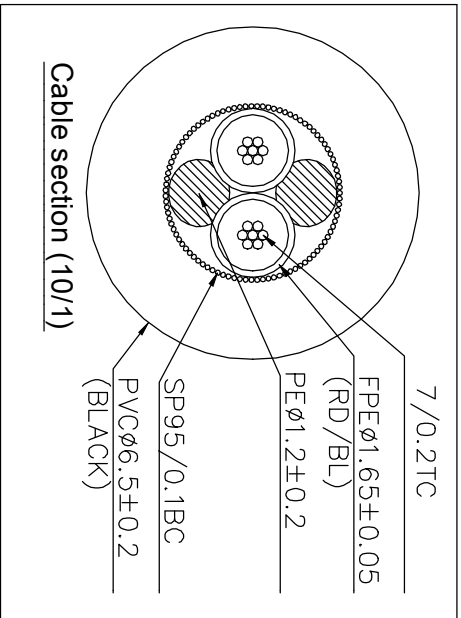

ISS	ZONE	DESCRIPTION \ PER REQUEST \ DATE
V	OPEN	Open drawings to customers

ENOVA - PROFESSIONAL MICROPHONE CABLE

CABLE NO.:AD-1-BULK-100

Big Size Sleeve : 353x200MM

ERP link	Part No.
	EC-A1-XLFM-15
	EC-A1-XLFM-20
	EC-A1-XLFM-30

NO.	DESCRIPTION	MATERIAL	FINISH	Q'TY	DRAWING NO.
3	XLR FEMALE CONNECTOR		Electro-coating black	1	XL23FB
2	CABLE		BLACK	1	AD-1-BULK-100
1	XLR MALE CONNECTOR		Electro-coating black	1	XL23MB

DIMENSIONS ARE IN MILLIMETERS		APPROVED	DATE
UNLESS OTHERWISE SPECIFIED TOLERANCES		CHECKED	DATE
ANGLES = ±5°		DRAWN	DATE
UP TO 6 = ±0.2		FILE NO.	
6-40 = ±0.4		ERP LINK:	
40-120 = ±0.6		SCALE	
120-315 = ±1			
ABOVE 315 = ±1.6			

CONNECTOR DISTRIBUTION GmbH		TITLE
		XLR MALE TO FEMALE CABLE ASSEMBLY (L=15M/20M/30M)
PART NO.	EC-A1-XLFM-15	REV.
		A1