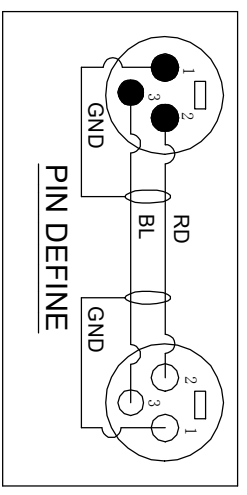

ISS	ZONE	DESCRIPTION \ PER REQUEST \ DATE
V	OPEN	Open drawings to customers

ENOVA - PROFESSIONAL MICROPHONE CABLE

CABLE NO.:AD-1-BULK-100

Big Size Sleeve : 353x200MM

ERP link	Part No.
	EC-A1-XLFM-15
	EC-A1-XLFM-20
	EC-A1-XLFM-30

NO.	DESCRIPTION	MATERIAL	FINISH	Q'TY	DRAWING NO.
3	XLR FEMALE CONNECTOR		Electro-coating black	1	XL23FB
2	CABLE		BLACK	1	AD-1-BULK-100
1	XLR MALE CONNECTOR		Electro-coating black	1	XL23MB

DIMENSIONS ARE IN MILLIMETERS		APPROVED	DATE
UNLESS OTHERWISE SPECIFIED TOLERANCES		CHECKED	DATE
ANGLES = ±5°		DRAWN	DATE
UP TO 6 = ±0.2		FILE NO.	
6-40 = ±0.4		ERP LINK:	
40-120 = ±0.6		SCALE	
120-315 = ±1			
ABOVE 315 = ±1.6			

CONNECTOR DISTRIBUTION GmbH		TITLE
		XLR MALE TO FEMALE CABLE ASSEMBLY (L=15M/20M/30M)
PART NO.	EC-A1-XLFM-15	REV.
		A1