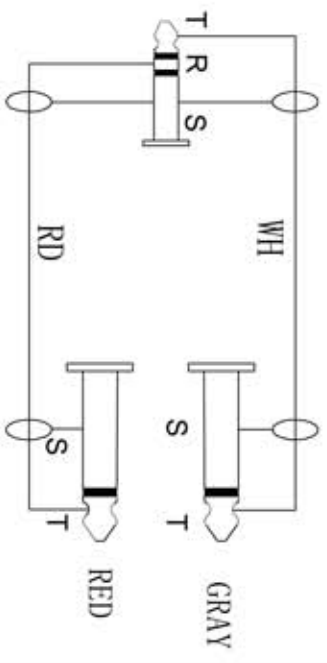

REVISIONS	
ISS	ZONE DESCRIPTION\PER REQUEST\DATE
V	OPEN Open drawings to customers

ENOVA - PROFESSIONAL AUDIO CABLE

CABLE NO. : EC-A3-Bulk-100

Small size sleeve : 168x109MM

Part No.
EC-A3-PSMPLM-1
EC-A3-PSMPLM-2
EC-A3-PSMPLM-3
EC-A3-PSMPLM-4

DIMENSIONS ARE IN MILLIMETERS		APPROVED	DATE
UNLESS OTHERWISE SPECIFIED			
TOLERANCES			
ANGLES = ±5°			
UP TO 6 = ±0.2			
6-40 = ±0.4			
40-120 = ±0.6			
120-315 = ±1			
ABOVE 315 = ±1.6			
THIRD_ANGLE		ERP LINK:	
SCALE	1/1		
CHECKED	DATE	DATE	
DRAWN	QINSUN	DATE	2020-01-03
FILE NO.			

Connector Distribution GmbH

NO.	DESCRIPTION	MATERIAL	FINISH	Q'TY	DRAWING NO.	PART NO.	REV.
1						EC-A3-PSMPLM-1	A1