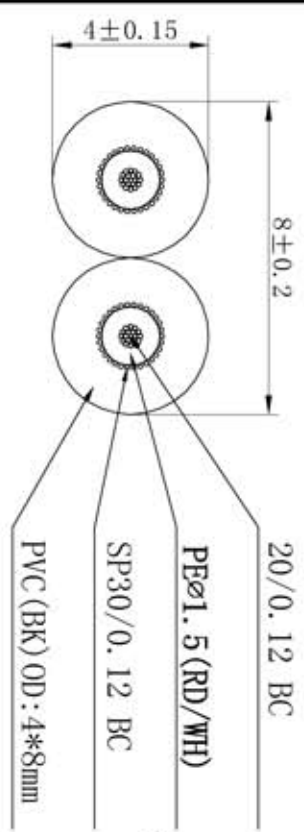

REVISIONS	
ISS	ZONE DESCRIPTION\PER REQUEST\DATE
V	OPEN Open drawings to customers

ENOVA - PROFESSIONAL AUDIO CABLE

CABLE NO. : EC-A3-Bulk-100

Small size sleeve : 168x109MM

Part No.
EC-A3-PSMPLM-1
EC-A3-PSMPLM-2
EC-A3-PSMPLM-3
EC-A3-PSMPLM-4

DIMENSIONS ARE IN MILLIMETERS		APPROVED	DATE
UNLESS OTHERWISE SPECIFIED			
TOLERANCES			
ANGLES = ±5°			
UP TO 6 = ±0.2			
6-40 = ±0.4			
40-120 = ±0.6			
120-315 = ±1			
ABOVE 315 = ±1.6			
THIRD_ANGLE		ERP LINK:	
SCALE	1/1		
CHECKED	DATE	DATE	
DRAWN	QINSUN	DATE	2020-01-03
FILE NO.			

Connector Distribution GmbH

NO.	DESCRIPTION	MATERIAL	FINISH	Q'TY	DRAWING NO.	PART NO.	REV.
1						EC-A3-PSMPLM-1	A1