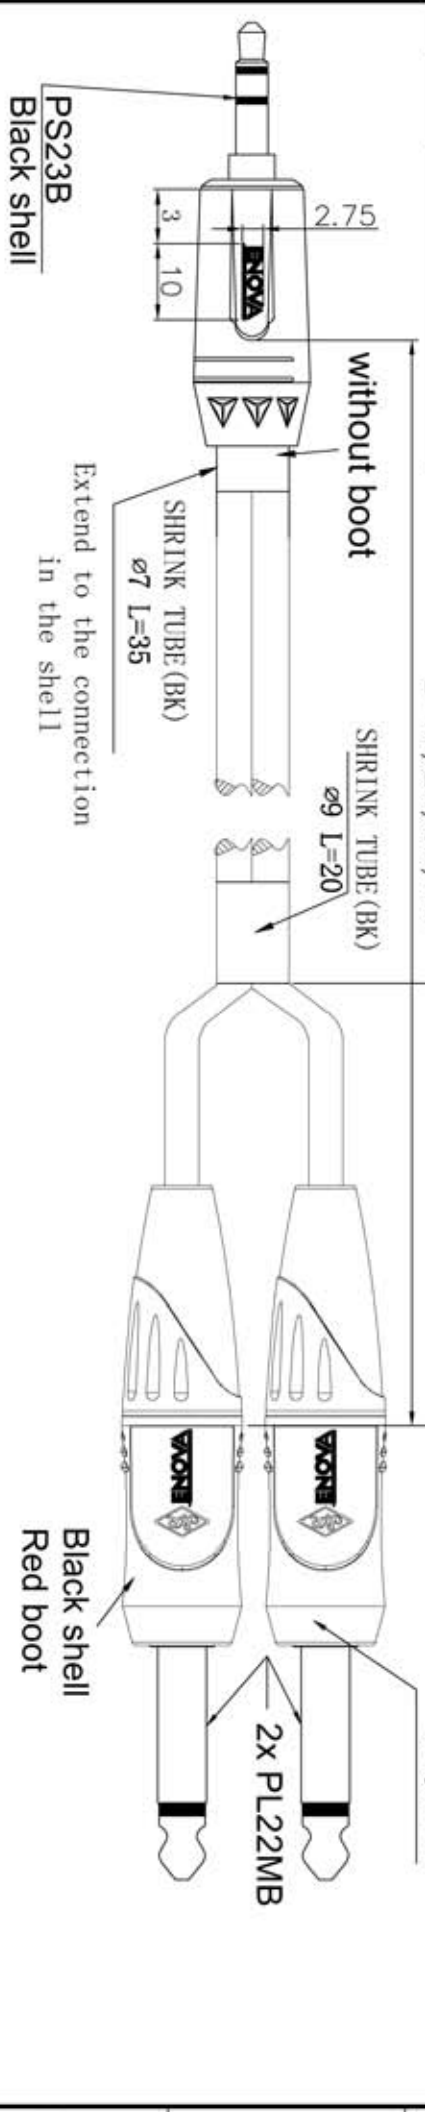

REVISIONS	
ISS	ZONE DESCRIPTION\PER REQUEST\DATE
V	OPEN Open drawings to customers

ENOVA - PROFESSIONAL AUDIO CABLE

CABLE NO. : EC-A3-Bulk-100

Small size sleeve : 168x109MM

Part No.
EC-A3-PSMPLM-1
EC-A3-PSMPLM-2
EC-A3-PSMPLM-3
EC-A3-PSMPLM-4

DIMENSIONS ARE IN MILLIMETERS		APPROVED	DATE
UNLESS OTHERWISE SPECIFIED			
TOLERANCES			
ANGLES = ±5°			
UP TO 6 = ±0.2			
6-40 = ±0.4			
40-120 = ±0.6			
120-315 = ±1			
ABOVE 315 = ±1.6			
THIRD_ANGLE		ERP LINK:	
SCALE	1/1		
CHECKED	DATE	DATE	
DRAWN	QINSUN	DATE	2020-01-03
FILE NO.			

Connector Distribution GmbH

NO.	DESCRIPTION	MATERIAL	FINISH	Q'TY	DRAWING NO.	PART NO.	REV.
1						EC-A3-PSMPLM-1	A1