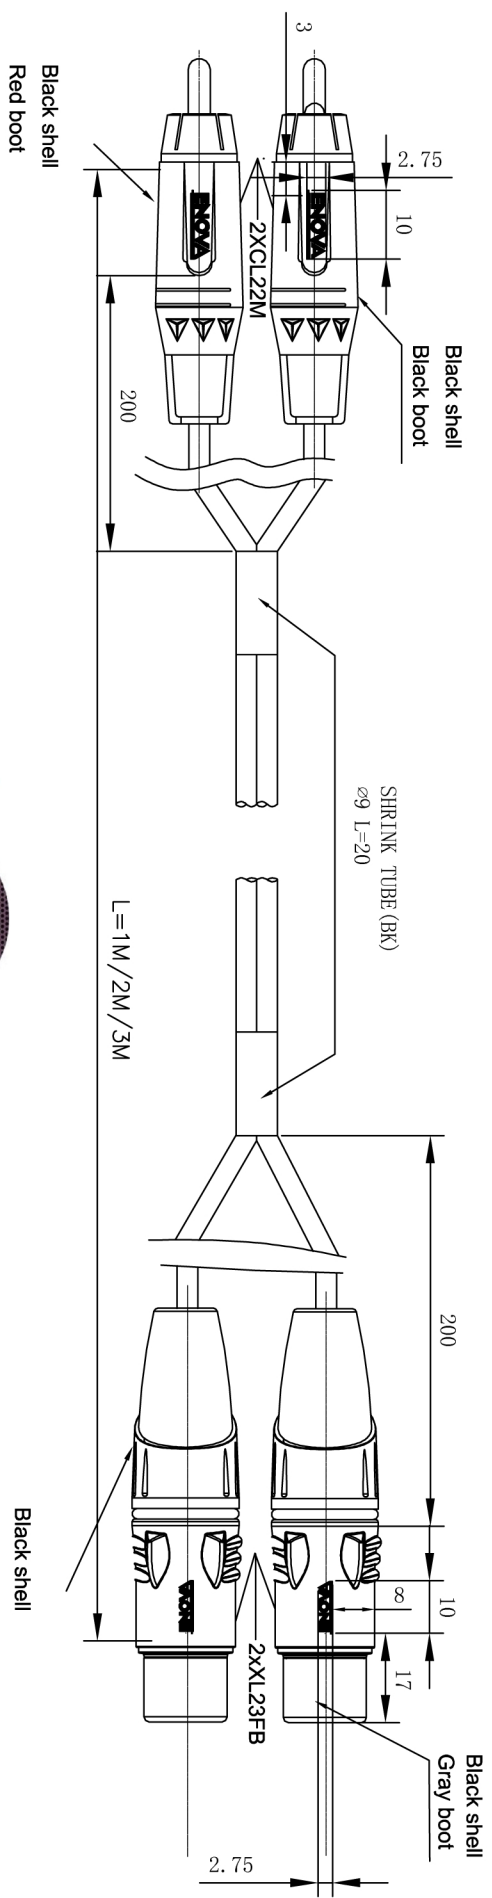

1		2		3		4		5		6		7		8	
ISS	ZONE	DESCRIPTION \ PER REQUEST \ DATE													
V	OPEN	Open drawings to customers													

ENOVA - PROFESSIONAL AUDIO CABLE

CABLE NO.: EC-A3-Bulk-100

Part No.
EC-A3-CLMXLF-1
EC-A3-CLMXLF-2
EC-A3-CLMXLF-3

Small size sleeve: 168x109MM

DIMENSIONS ARE IN MILLIMETERS		APPROVED		DATE		PART NO.	
UNLESS OTHERWISE SPECIFIED		CHECKED	DATE	DRAWN	DATE	ERP LINK:	EC-A3-CLMXLF-1
TOLERANCES				wangcong	2021-10-8		
ANGLES = ±5°				FILE NO.			
UP TO 6 = ±0.2				THIRD_ANGLE			
6-40 = ±0.4				SCALE	1/1		
40-120 = ±0.6				TITLE			
120-315 = ±1				Connector Distribution GmbH			
ABOVE 315 = ±1.6				2XRCA TO 2XXLR FEMALE (L=1M/2M/3M)			