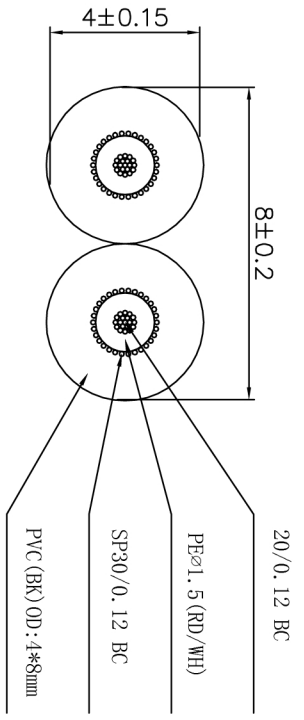

1		2		3		4		5		6		7		8	
ISS	ZONE	DESCRIPTION \ PER REQUEST \ DATE													
V	OPEN	Open drawings to customers													

ENOVA - PROFESSIONAL AUDIO CABLE

CABLE NO.: EC-A3-Bulk-100

Part No.
EC-A3-CLMXLF-1
EC-A3-CLMXLF-2
EC-A3-CLMXLF-3

Small size sleeve: 168x109MM

DIMENSIONS ARE IN MILLIMETERS		APPROVED		DATE		PART NO.	
UNLESS OTHERWISE SPECIFIED		CHECKED	DATE	DRAWN	DATE	ERP LINK:	EC-A3-CLMXLF-1
TOLERANCES				wangcong	2021-10-8		
ANGLES = ±5°				FILE NO.			
UP TO 6 = ±0.2				THIRD_ANGLE			
6-40 = ±0.4				SCALE	1/1		
40-120 = ±0.6				TITLE			
120-315 = ±1				Connector Distribution GmbH			
ABOVE 315 = ±1.6				2XRCA TO 2XXLR FEMALE (L=1M/2M/3M)			