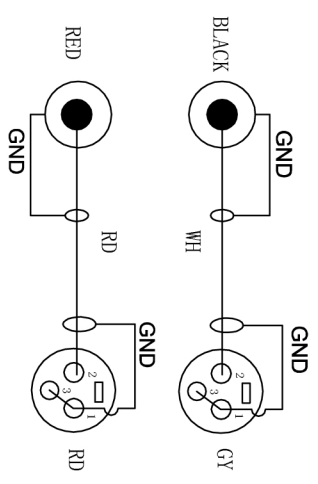

1		2		3		4		5		6		7		8	
ISS	ZONE	DESCRIPTION \ PER REQUEST \ DATE													
V	OPEN	Open drawings to customers													

ENOVA - PROFESSIONAL AUDIO CABLE

CABLE NO.: EC-A3-Bulk-100

Part No.
EC-A3-CLMXLF-1
EC-A3-CLMXLF-2
EC-A3-CLMXLF-3

Small size sleeve: 168x109MM

DIMENSIONS ARE IN MILLIMETERS		APPROVED		DATE		PART NO.	
UNLESS OTHERWISE SPECIFIED		CHECKED	DATE	DRAWN	DATE	ERP LINK:	EC-A3-CLMXLF-1
TOLERANCES				wangcong	2021-10-8		
ANGLES = ±5°				FILE NO.			
UP TO 6 = ±0.2				THIRD_ANGLE			
6-40 = ±0.4				SCALE	1/1		
40-120 = ±0.6				TITLE			
120-315 = ±1				Connector Distribution GmbH			
ABOVE 315 = ±1.6				2XRCA TO 2XXLR FEMALE (L=1M/2M/3M)			